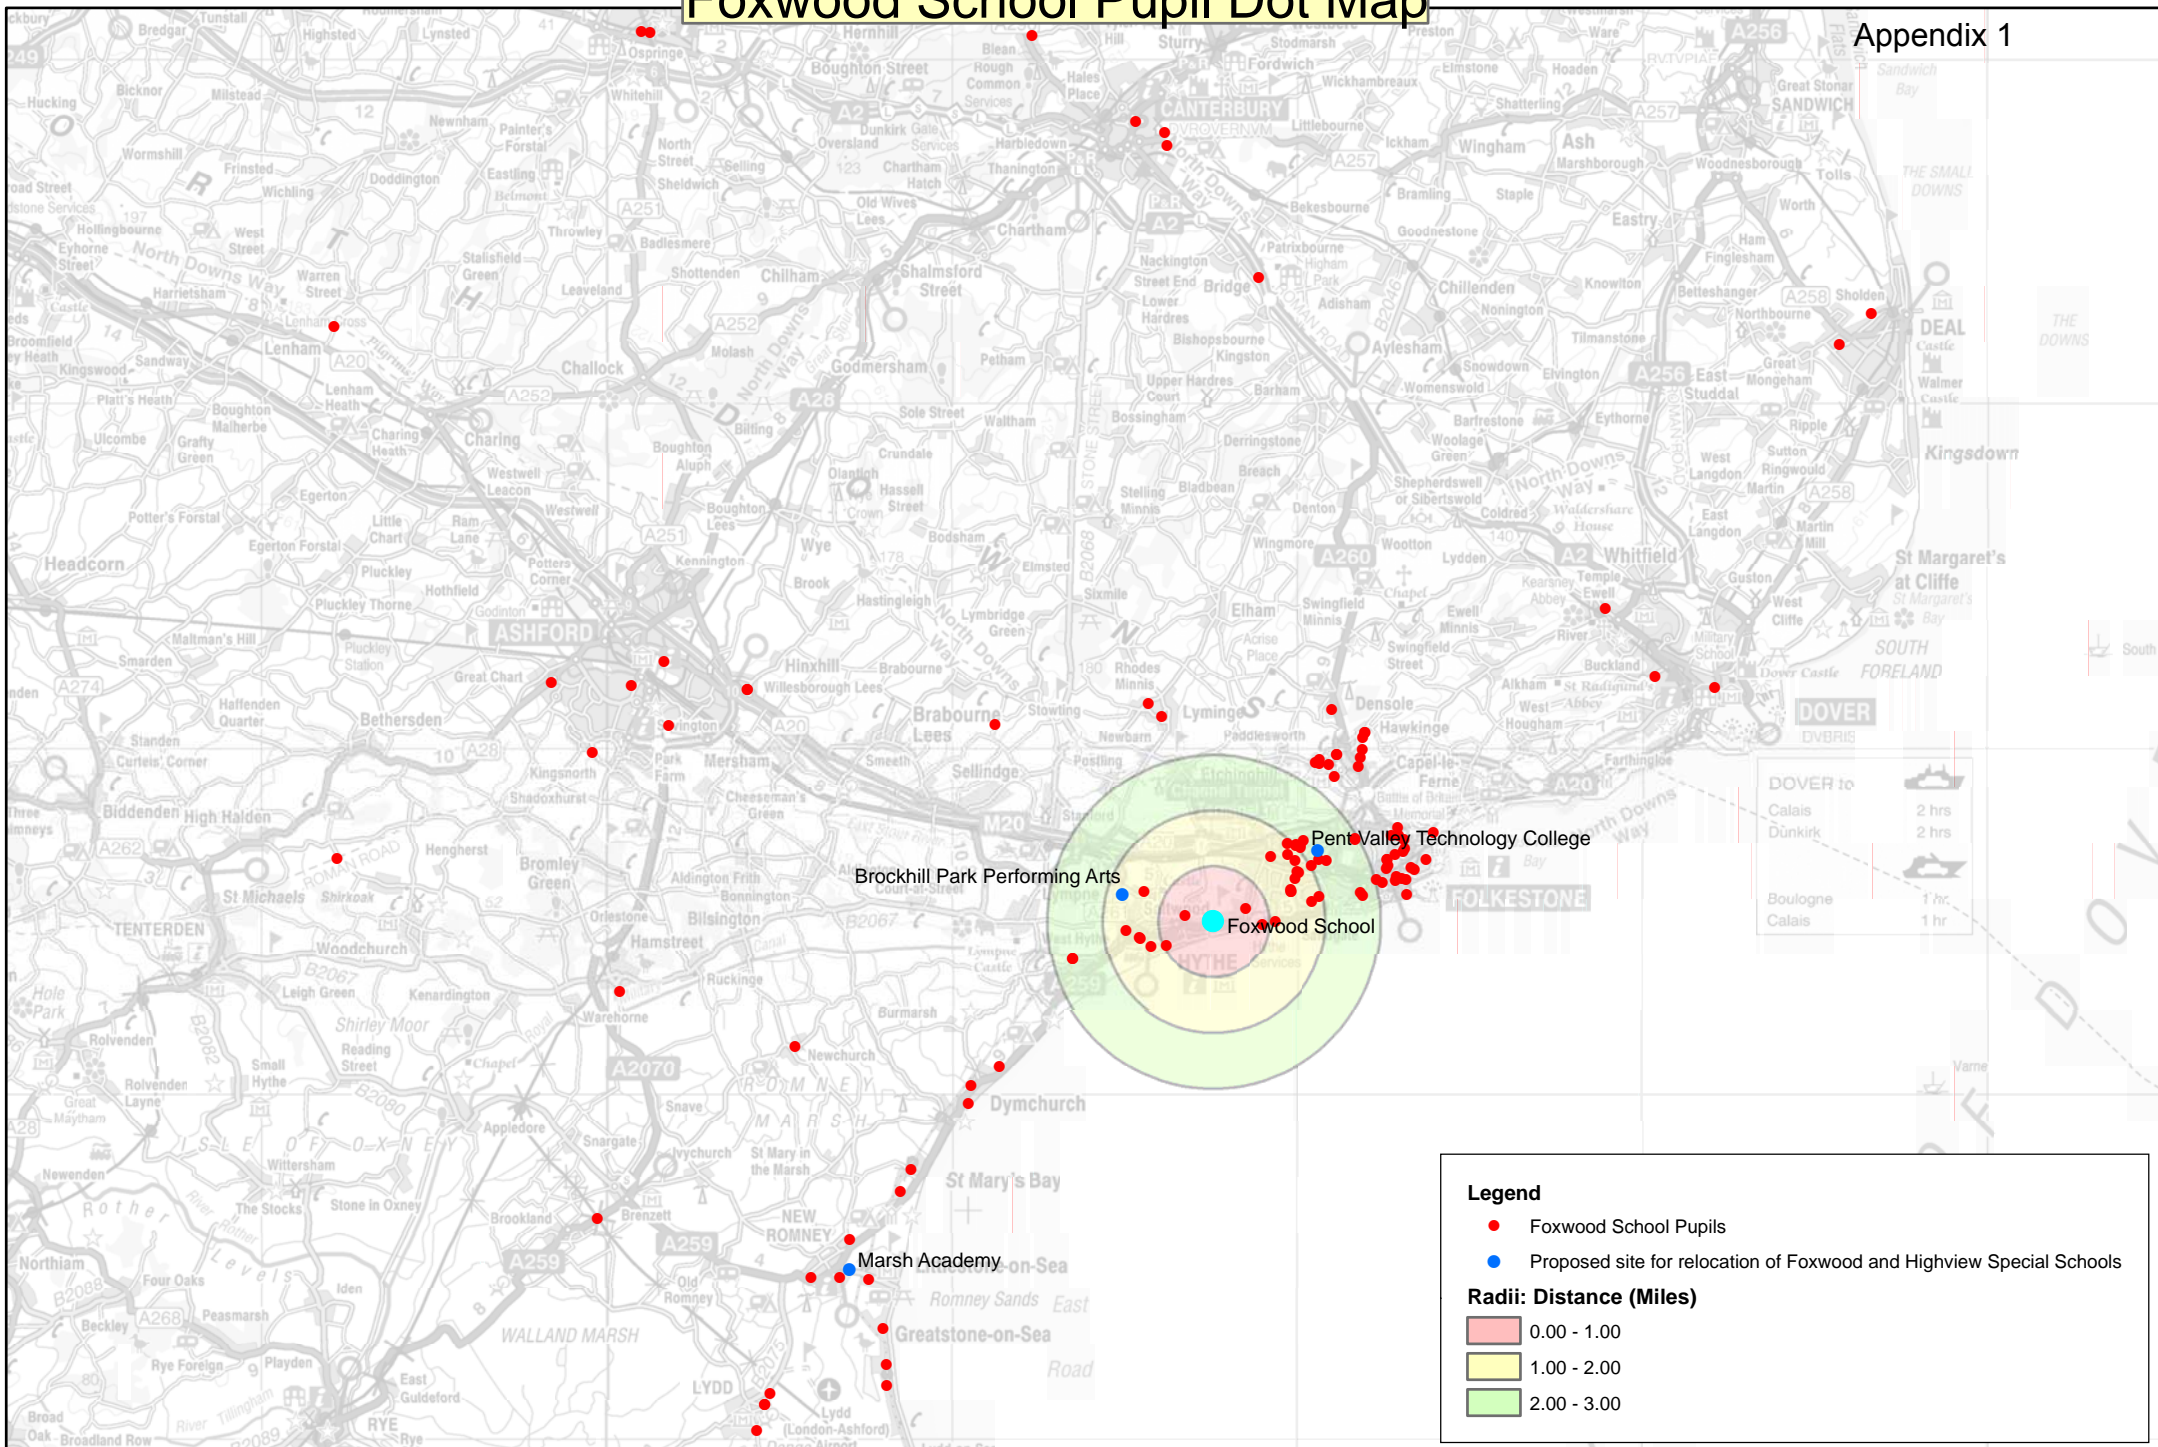

Foxwood School Pupil Dot Map

Appendix 1

DOVER to	
Calais	2 hrs
Dunkirk	2 hrs
Boulogne	1 hr
Calais	1 hr

Legend

- Foxwood School Pupils
- Proposed site for relocation of Foxwood and Highview Special Schools

Radii: Distance (Miles)

- 0.00 - 1.00
- 1.00 - 2.00
- 2.00 - 3.00